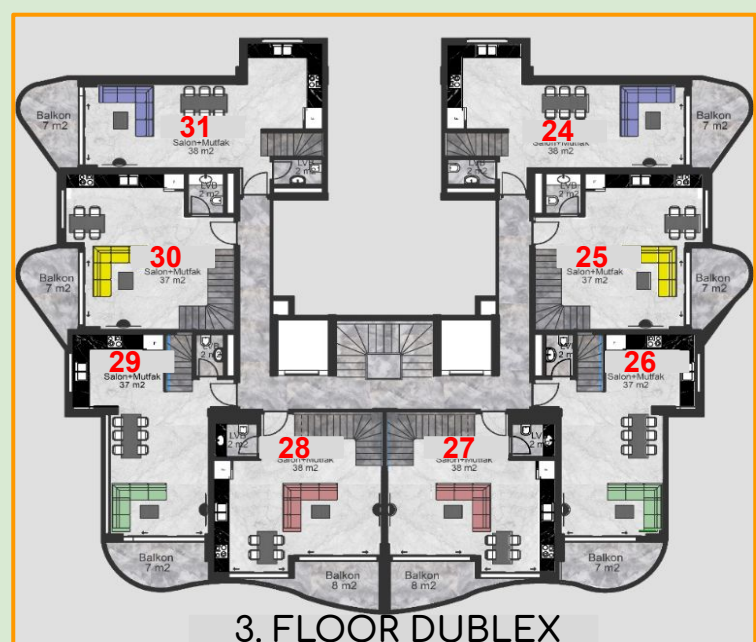

# C - BLOCK

No	GRND. Floor	size net/brüt	type	PRICE
1	apart	47 / 55	1+1	SOLD
2	apart	47 / 55	1+1	SOLD
3	apart	47 / 55	1+1	SOLD
4	apart	47 / 55	1+1	SOLD
5	apart	94 / 102	3 + 1	250.500€
6	apart	47 / 55	1+1	SOLD
7	apart	47 / 55	1+1	SOLD

No	1.Floor	size net/brüt	type	PRICE
8	apart	47 / 55	1+1	SOLD
9	apart	47 / 55	1+1	SOLD
10	apart	47 / 55	1+1	SOLD
11	apart	47 / 55	1+1	SOLD
12	apart	47 / 55	1+1	SOLD
13	apart	47 / 55	1+1	SOLD
14	apart	47 / 55	1+1	SOLD
15	apart	47 / 55	1+1	SOLD

No	2.Floor	size net/brüt	type	PRICE
16	apart	47 / 55	1+1	SOLD
17	apart	47 / 55	1+1	SOLD
18	apart	47 / 55	1+1	SOLD
19	apart	47 / 55	1+1	SOLD
20	apart	47 / 55	1+1	SOLD
21	apart	47 / 55	1+1	SOLD
22	apart	47 / 55	1+1	SOLD
23	apart	47 / 55	1+1	SOLD

No	3.Floor	size net/brüt	type	PRICE
24	DUBLEX	105 / 120	2+1	279.500€
25	DUBLEX	92 / 106	2+1	285.500 €
26	DUBLEX	103/119	2+1	309.500 €
27	DUBLEX	91/105	2+1	SOLD
28	DUBLEX	91/105	2+1	SOLD
29	DUBLEX	103/119	2+1	SOLD
30	DUBLEX	92 / 106	2+1	SOLD
31	DUBLEX	105 / 120	2+1	SOLD